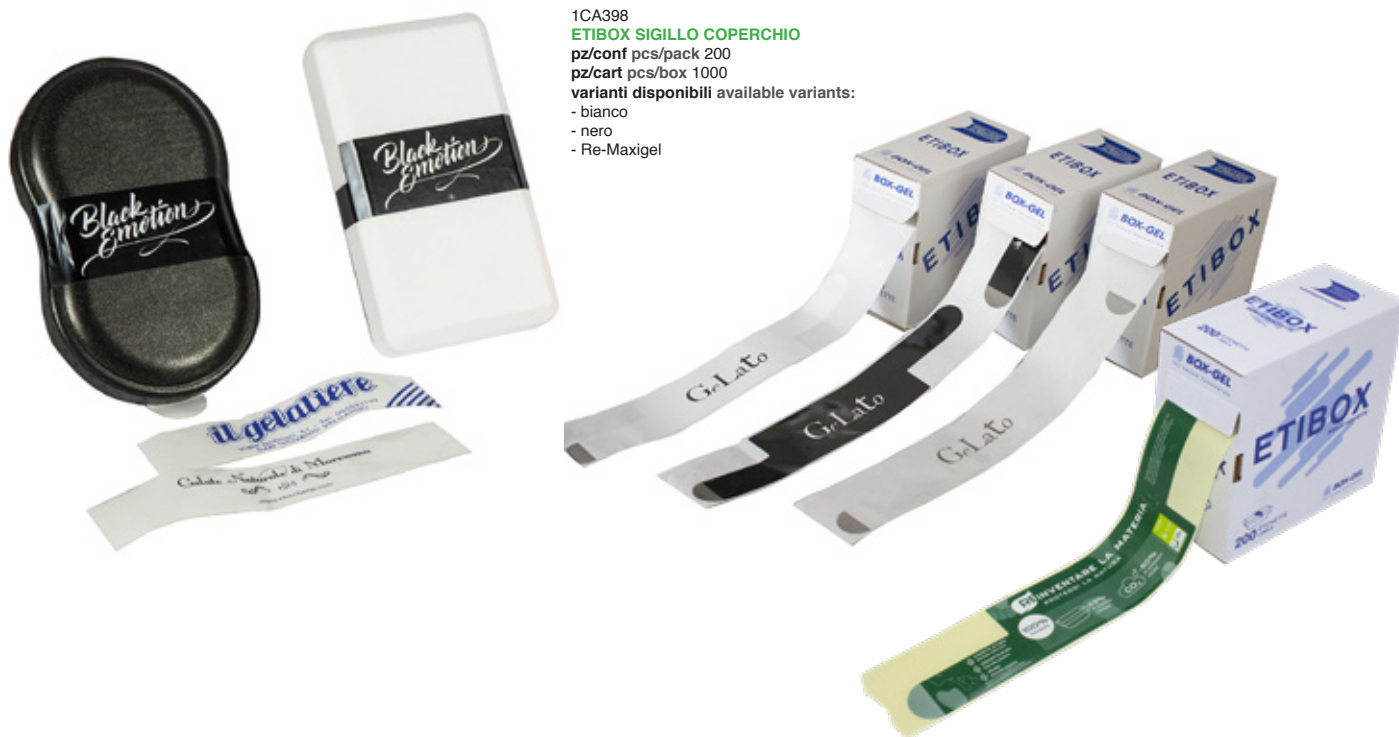

ETIBOX SIGILLO

per coperchio termoscatole

ADHESIVE STICKER AS THERMO BOXES SEAL

1CA398
ETIBOX SIGILLO COPERCHIO
 pz/conf pcs/pack 200
 pz/cart pcs/box 1000
 varianti disponibili available variants:
 - bianco
 - nero
 - Re-Maxigel